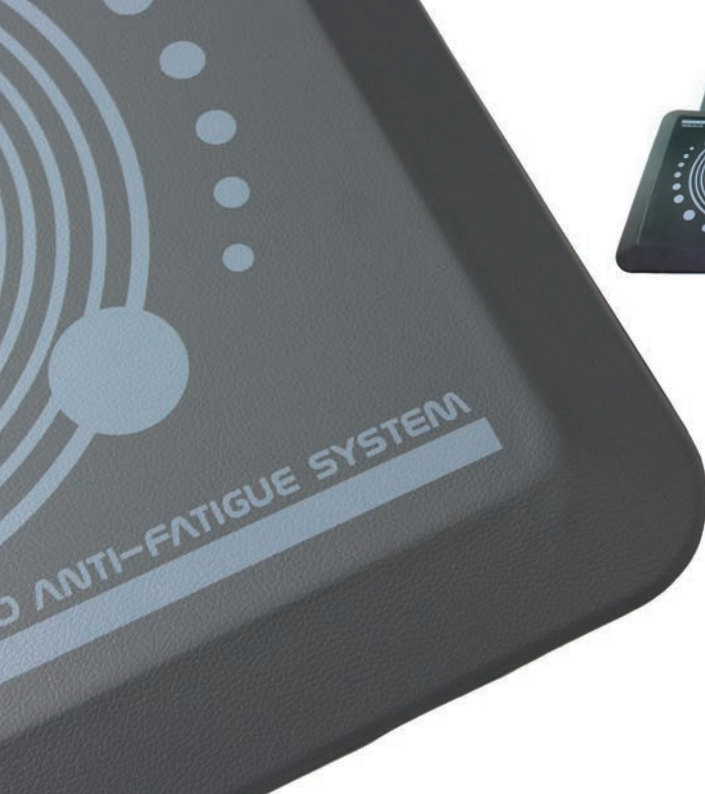

AFS-**TEX**® 2000

Padded comfort with extra support. Visual cues printed on the mat surface act as a reminder to move regularly – to further reduce fatigue.

Range of sizes and colors.

Suitable for use in the workshop, office, retail and home.

16" x 24" (40 x 60cm)

20"x 32" (50 x 80cm)